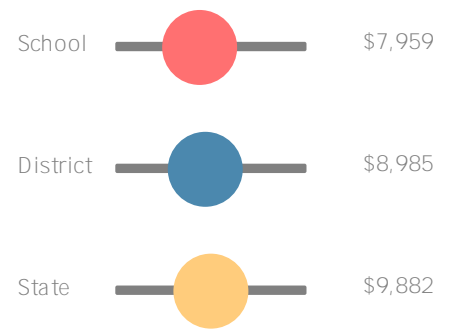

Pine Hill Middle School

 2147 McElm

School Wide

Student Mobility Rate

17.0%

School Climate Star Rating

Financial Efficiency Star Rating

Per Pupil Expenditures

Race/Ethnicity

Middle School

CCRPI Score

Pine Hill Middle School

Indicator	2019
Content Mastery	38.3
Progress	71.5
Closing Gaps	